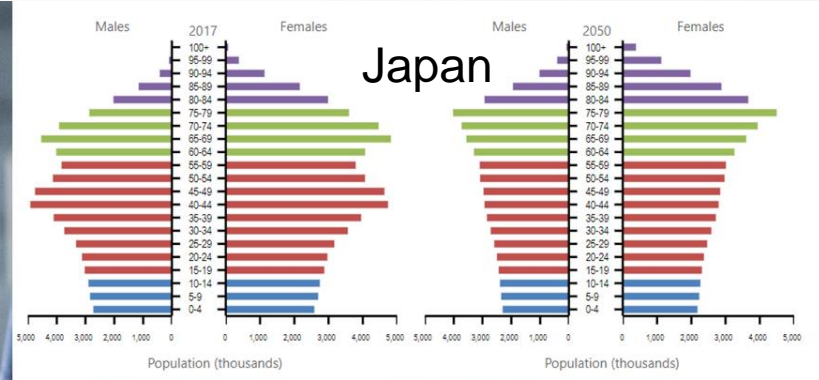

Co-creation in Finland

Source: UN, Department of Economic and Social Affairs, Population Division, www.un.org