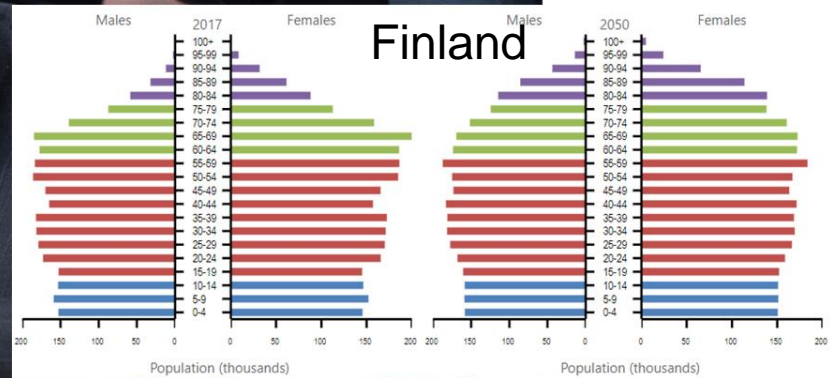

Co-creation in Finland

Source: UN, Department of Economic and Social Affairs, Population Division, www.un.org